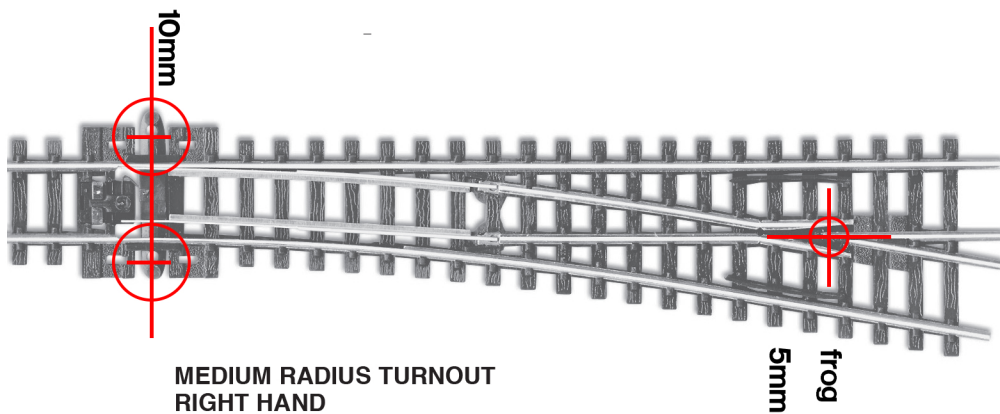

MEDIUM RADIUS TURNOUT
LEFT HAND
Code 55
SL-E396F Electrofrog

MEDIUM RADIUS TURNOUT
LEFT HAND
Code 55
SL-E396F Electrofrog

MEDIUM RADIUS TURNOUT
RIGHT HAND
Code 55
SL-E395F Electrofrog

MEDIUM RADIUS TURNOUT
RIGHT HAND
Code 55
SL-E395F Electrofrog

MEDIUM RADIUS TURNOUT
RIGHT HAND
Code 55
SL-E395F Electrofrog