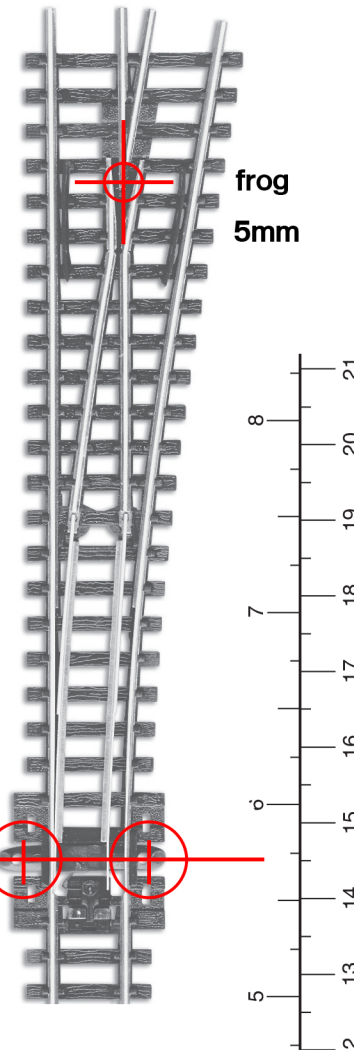

MEDIUM RADIUS TURNOUT
LEFT HAND
Code 55
SL-E396F Electrofrog

MEDIUM RADIUS TURNOUT
LEFT HAND
Code 55
SL-E396F Electrofrog

MEDIUM RADIUS TURNOUT
RIGHT HAND
Code 55
SL-E395F Electrofrog

MEDIUM RADIUS TURNOUT
RIGHT HAND
Code 55
SL-E395F Electrofrog

MEDIUM RADIUS TURNOUT
RIGHT HAND
Code 55
SL-E395F Electrofrog