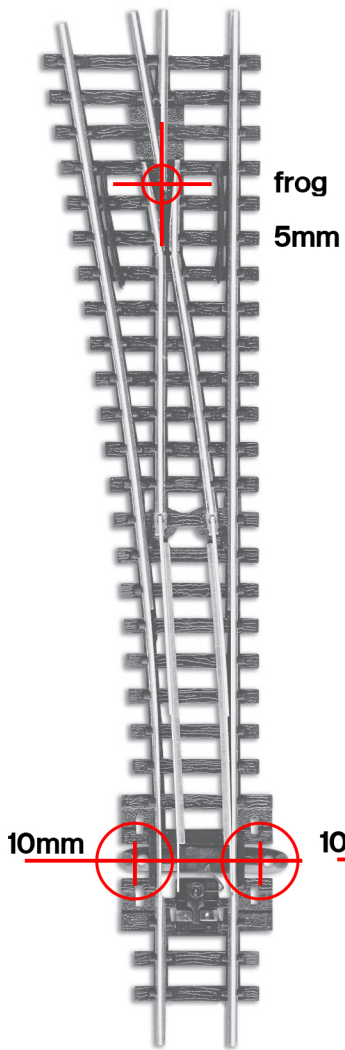

MEDIUM RADIUS TURNOUT
LEFT HAND
Code 55
SL-E396F Electrofrog

MEDIUM RADIUS TURNOUT
LEFT HAND
Code 55
SL-E396F Electrofrog

MEDIUM RADIUS TURNOUT
RIGHT HAND
Code 55
SL-E395F Electrofrog

MEDIUM RADIUS TURNOUT
RIGHT HAND
Code 55
SL-E395F Electrofrog

MEDIUM RADIUS TURNOUT
RIGHT HAND
Code 55
SL-E395F Electrofrog