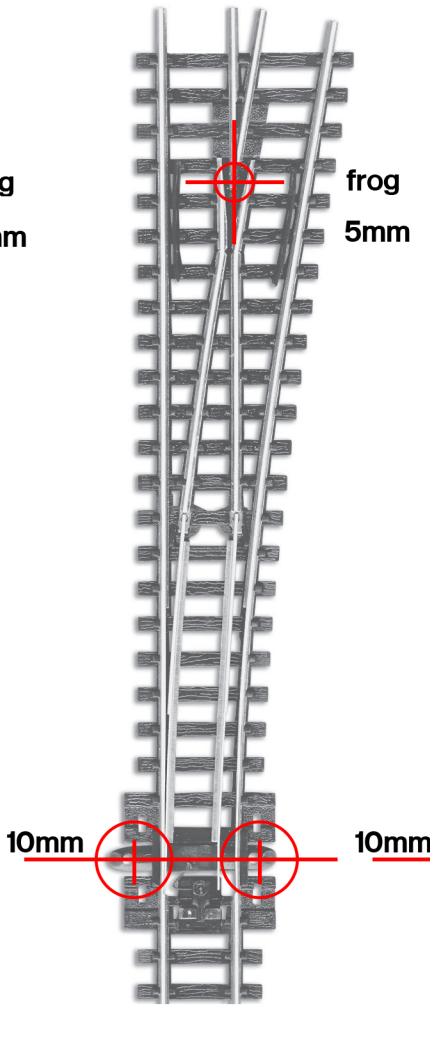

MEDIUM RADIUS TURNOUT
LEFT HAND
Code 55
SL-E396F Electrofrog

MEDIUM RADIUS TURNOUT
LEFT HAND
Code 55
SL-E396F Electrofrog

MEDIUM RADIUS TURNOUT
RIGHT HAND
Code 55
SL-E395F Electrofrog

MEDIUM RADIUS TURNOUT
RIGHT HAND
Code 55
SL-E395F Electrofrog

MEDIUM RADIUS TURNOUT
RIGHT HAND
Code 55
SL-E395F Electrofrog